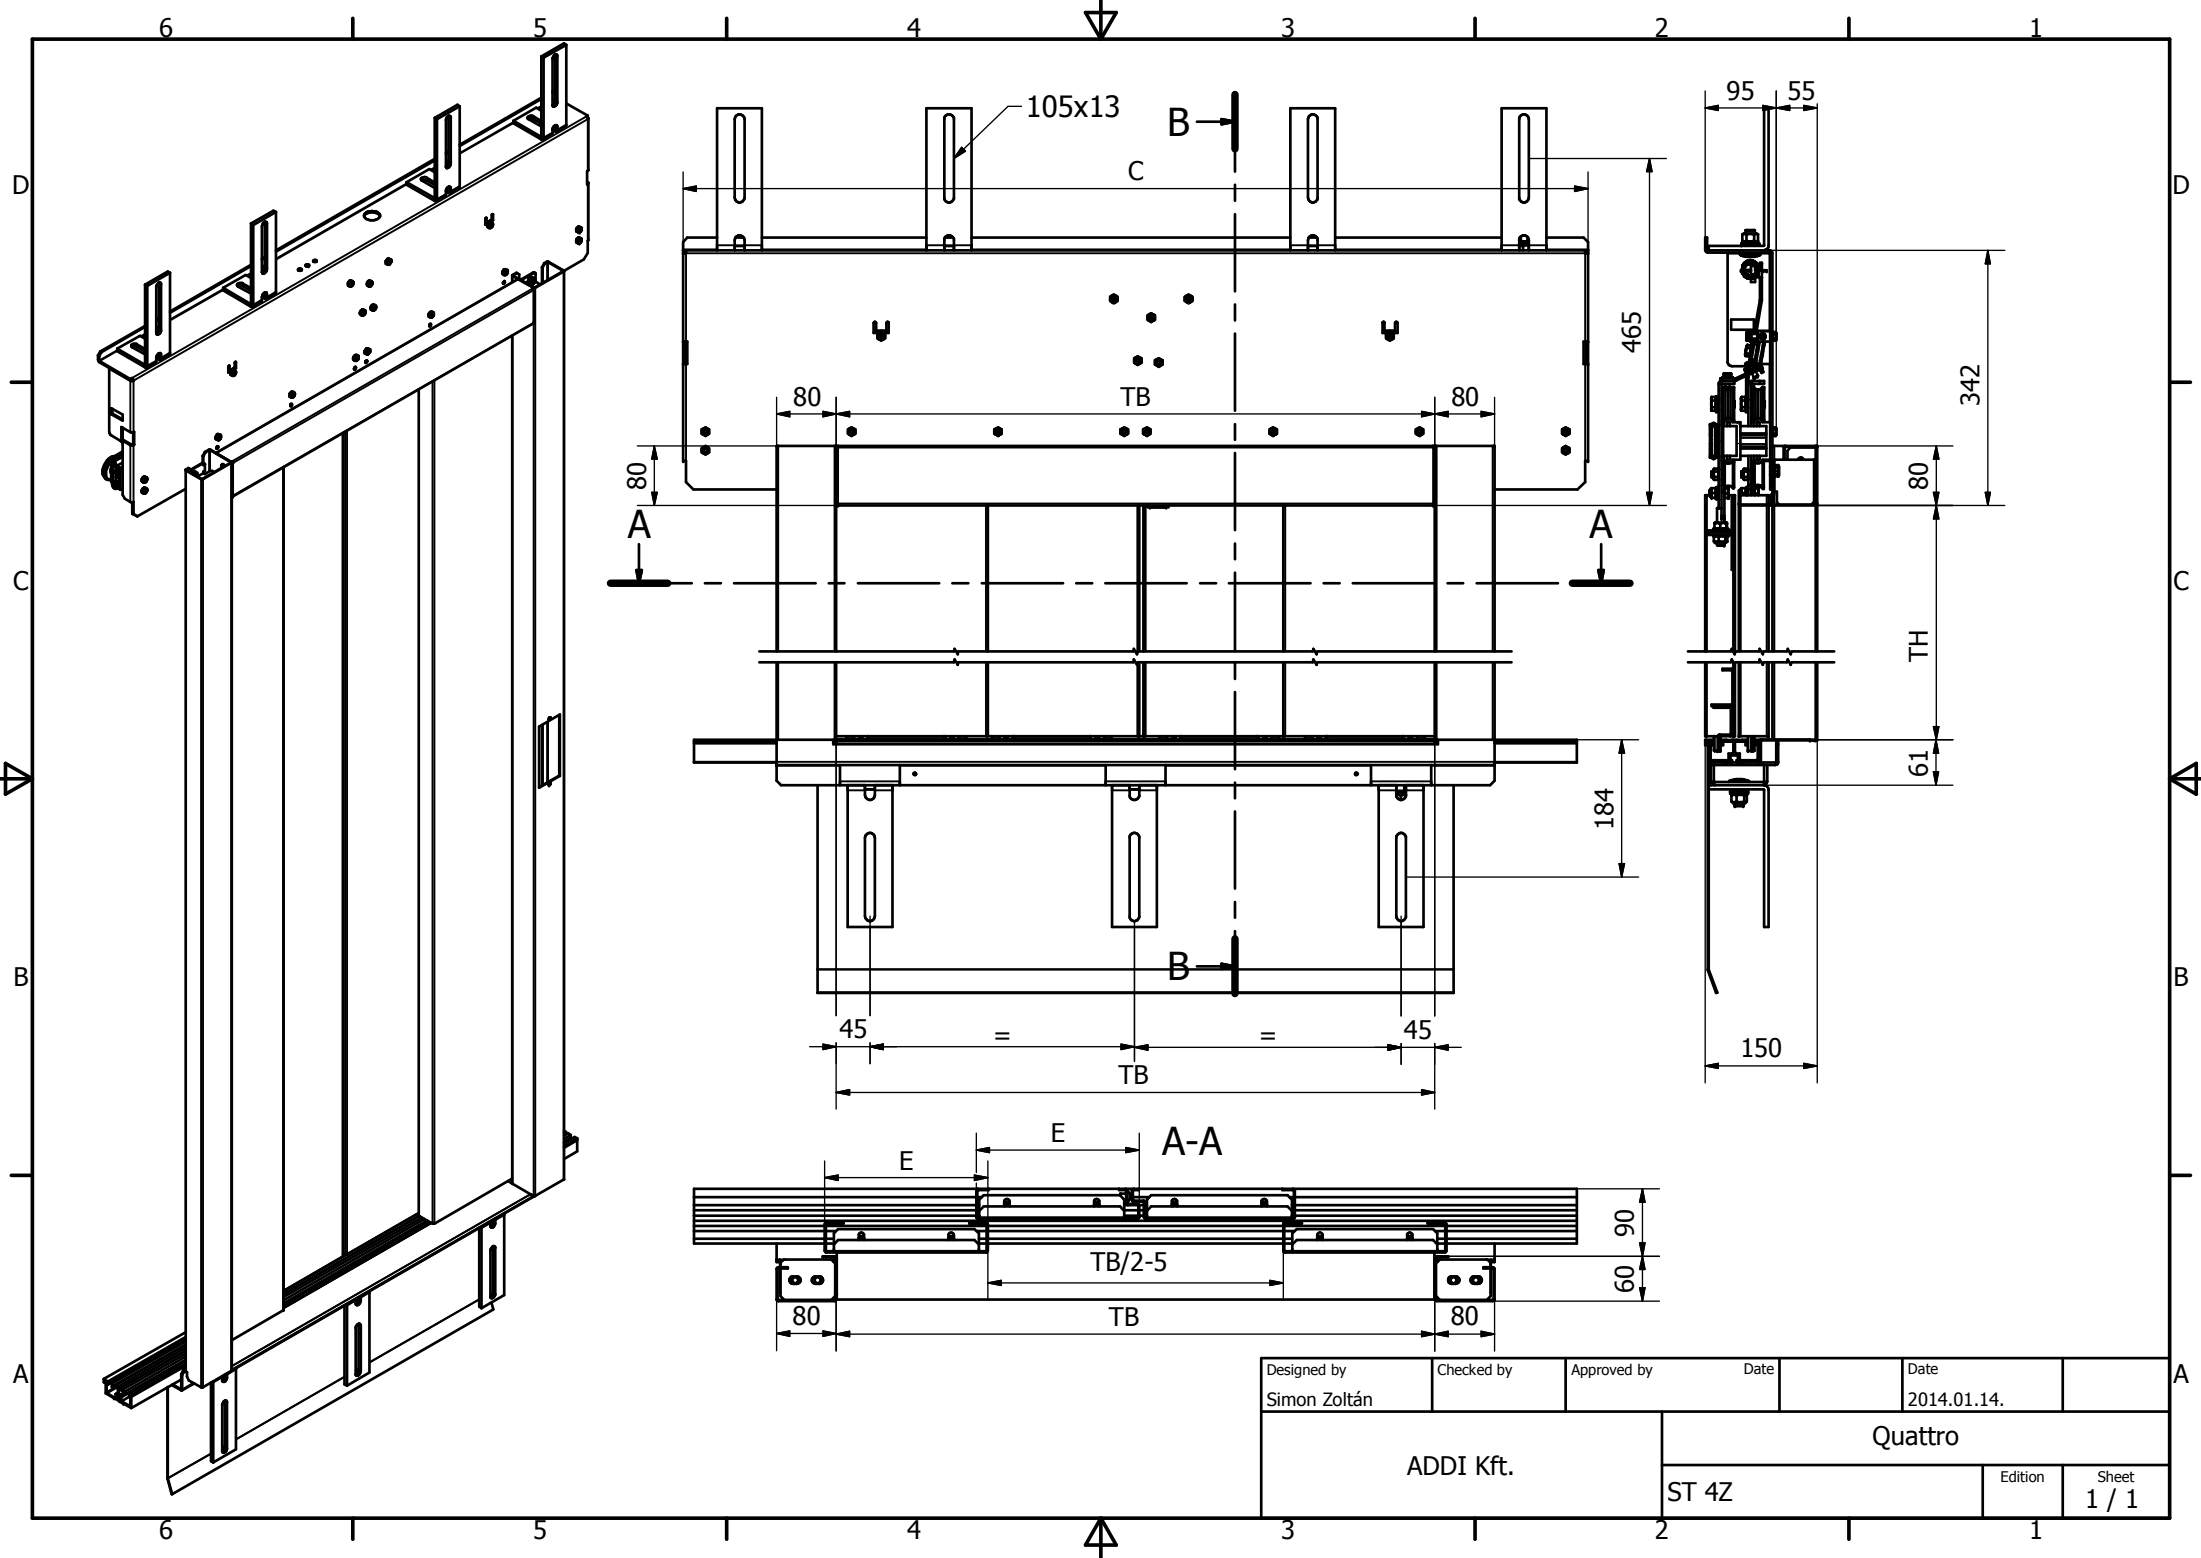

Quattro					
TB	A	B	C	D	E
700	1061	530	1035	1030	193
750	1135	570	1110	1105	205,5
800	1185	630	1210	1180	218

Designed by Simon Zoltán	Checked by	Approved by	Date	Date 2014.01.14.
ADDI Kft.		Quattro		
		4Z	Edition	Sheet 1 / 1