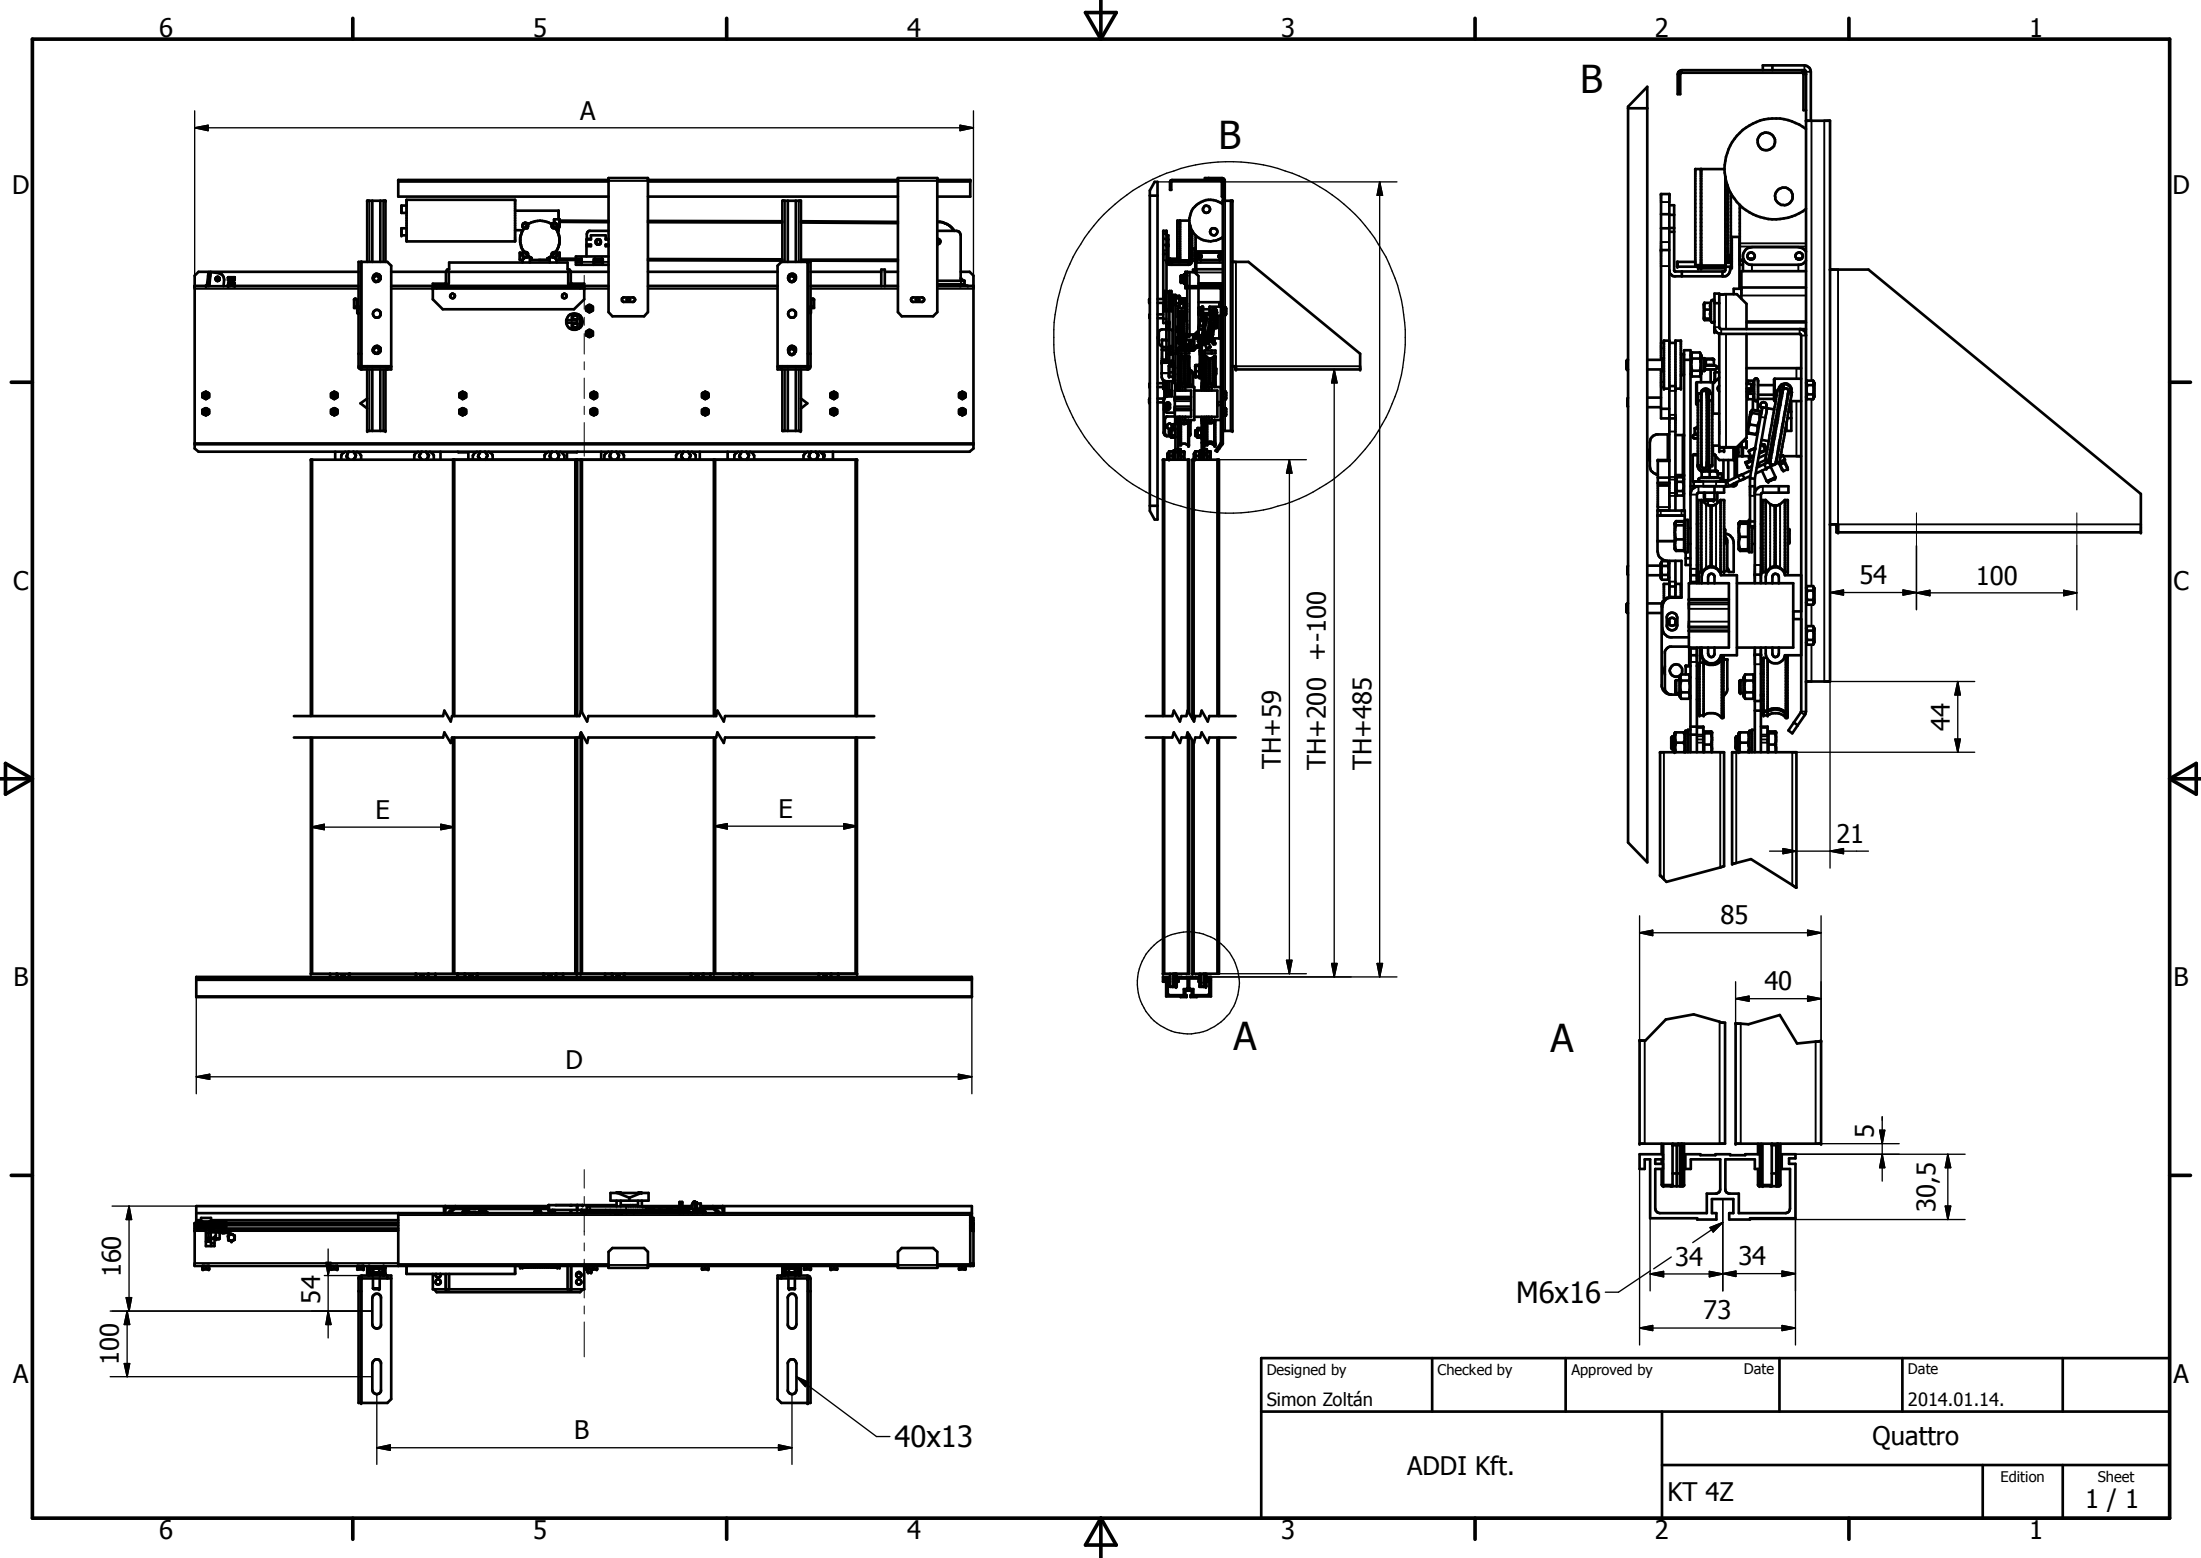

Designed by Simon Zoltán	Checked by	Approved by	Date	Date 2014.01.14.	
ADDI Kft.			Quattro		
			KT 4Z	Edition	Sheet 1 / 1